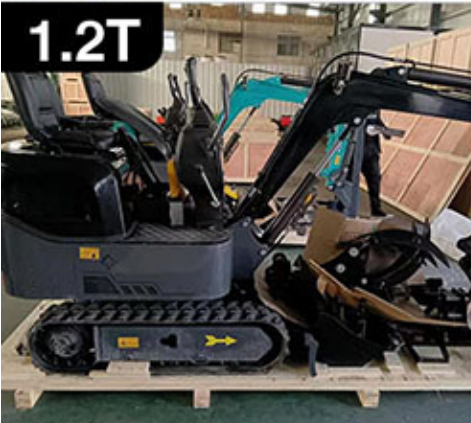

Detail Introduction :

Mini Hydraulic Excavator is with compact design, and with low oil consumption, it is suitable to be used for small works, small projects, in garden, farmland, municipal works, vegetable greenhouse, digging trench. It is with small engine, simple design, easy to maintain.

Features:

1. Original Japanese motor and hydraulic accessories, ensure the good quality of the machine.
2. Zero tail swing, suitable for the safe small room working.
3. Undercarriage adopts retractable track structure, with a minimum width of 980mm.
4. Back cover can be opened, convenient for maintenance.

PRODUCT DELIVERY

0.8-8T LOADING OF CABINETS

0.8T

0.8T

1T

1T

1.2T

1.3T