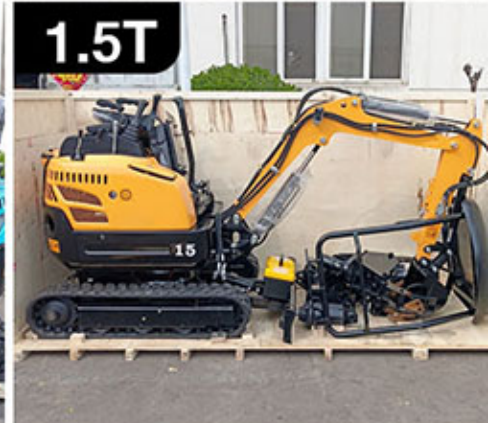

PRODUCT DELIVERY

0.8-8T LOADING OF CABINETS

3T