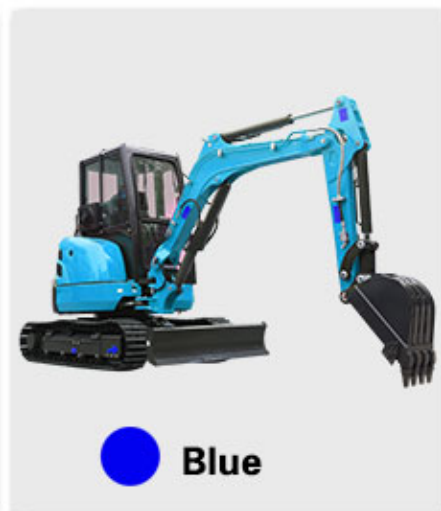

CUSTOM COLOR

Customizable in various colors