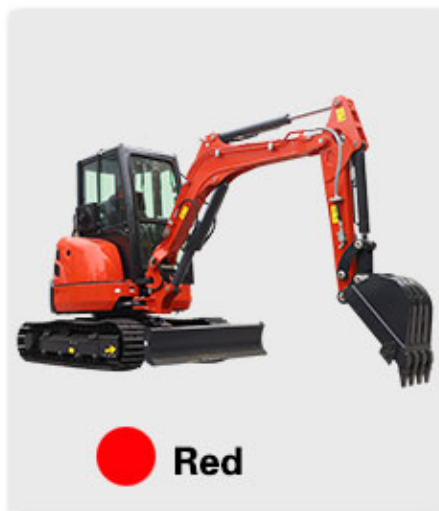

CUSTOM COLOR

Customizable in various colors