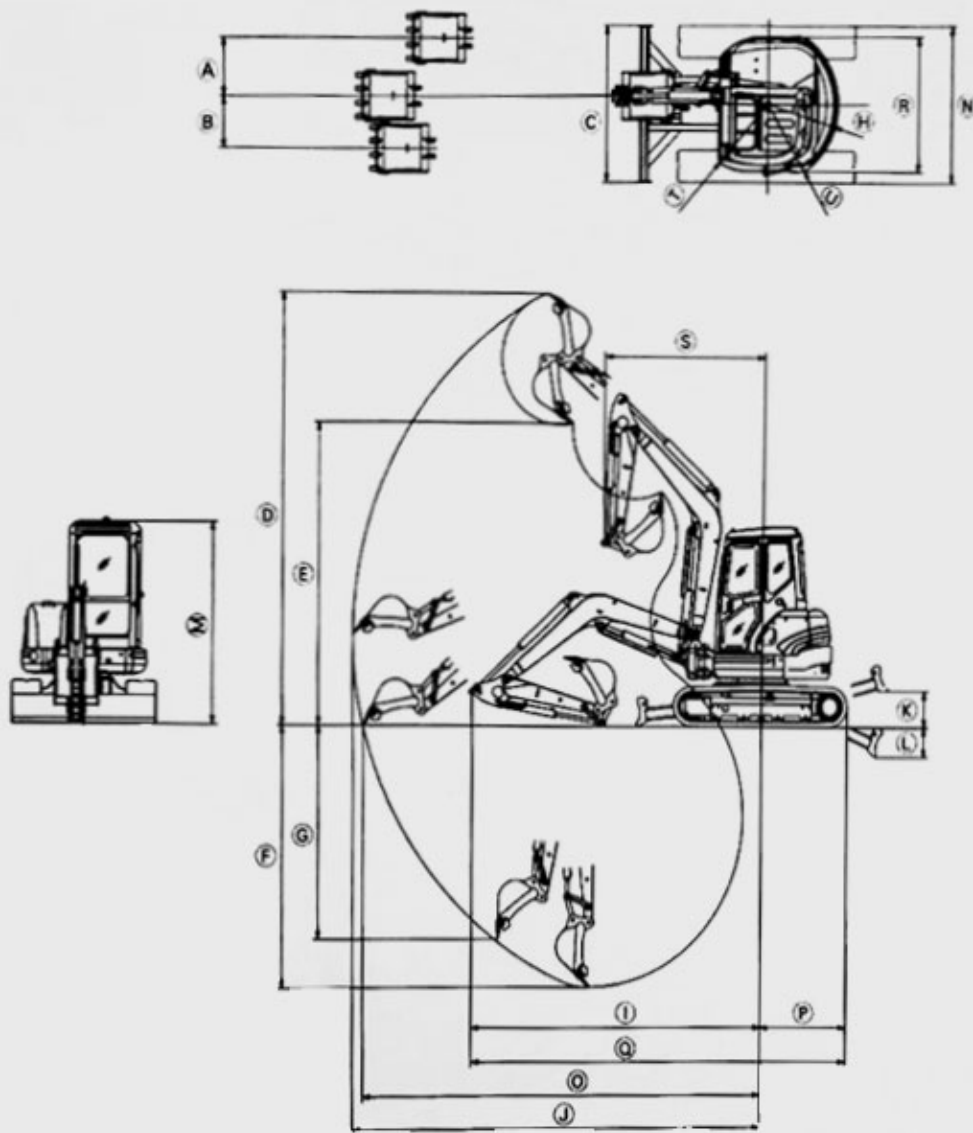

# TK-30 3-Ton Mini Excavator - Small Yet Powerful

## Specifications :

Price	Contact us
Brand Name	Topkitparts
Model Number	TK-30
Place of Origin	China
Min.Order Quantity	1
Payment Terms	L/C, T/T, D/P, D/A, Paypal
Supply Ability	100
Delivery Detail	3-7

**Size diagram(mm)**

A	600
B	635
C	1700
D	4730
E	3320
F	3135
G	2510
H	850
I	3635
J	5265
K	370
L	370
M	2440
N	1700
O	5150
P	1030
Q	4665
R	1440
S	2150
S (when swinging)	2150
T	895
U	890*

\* (U) indicates when the cab door is open

### Compact Dimensions

With an overall width of only 860mm, with retractable track and bulldozer can be from 750mm-950mm.